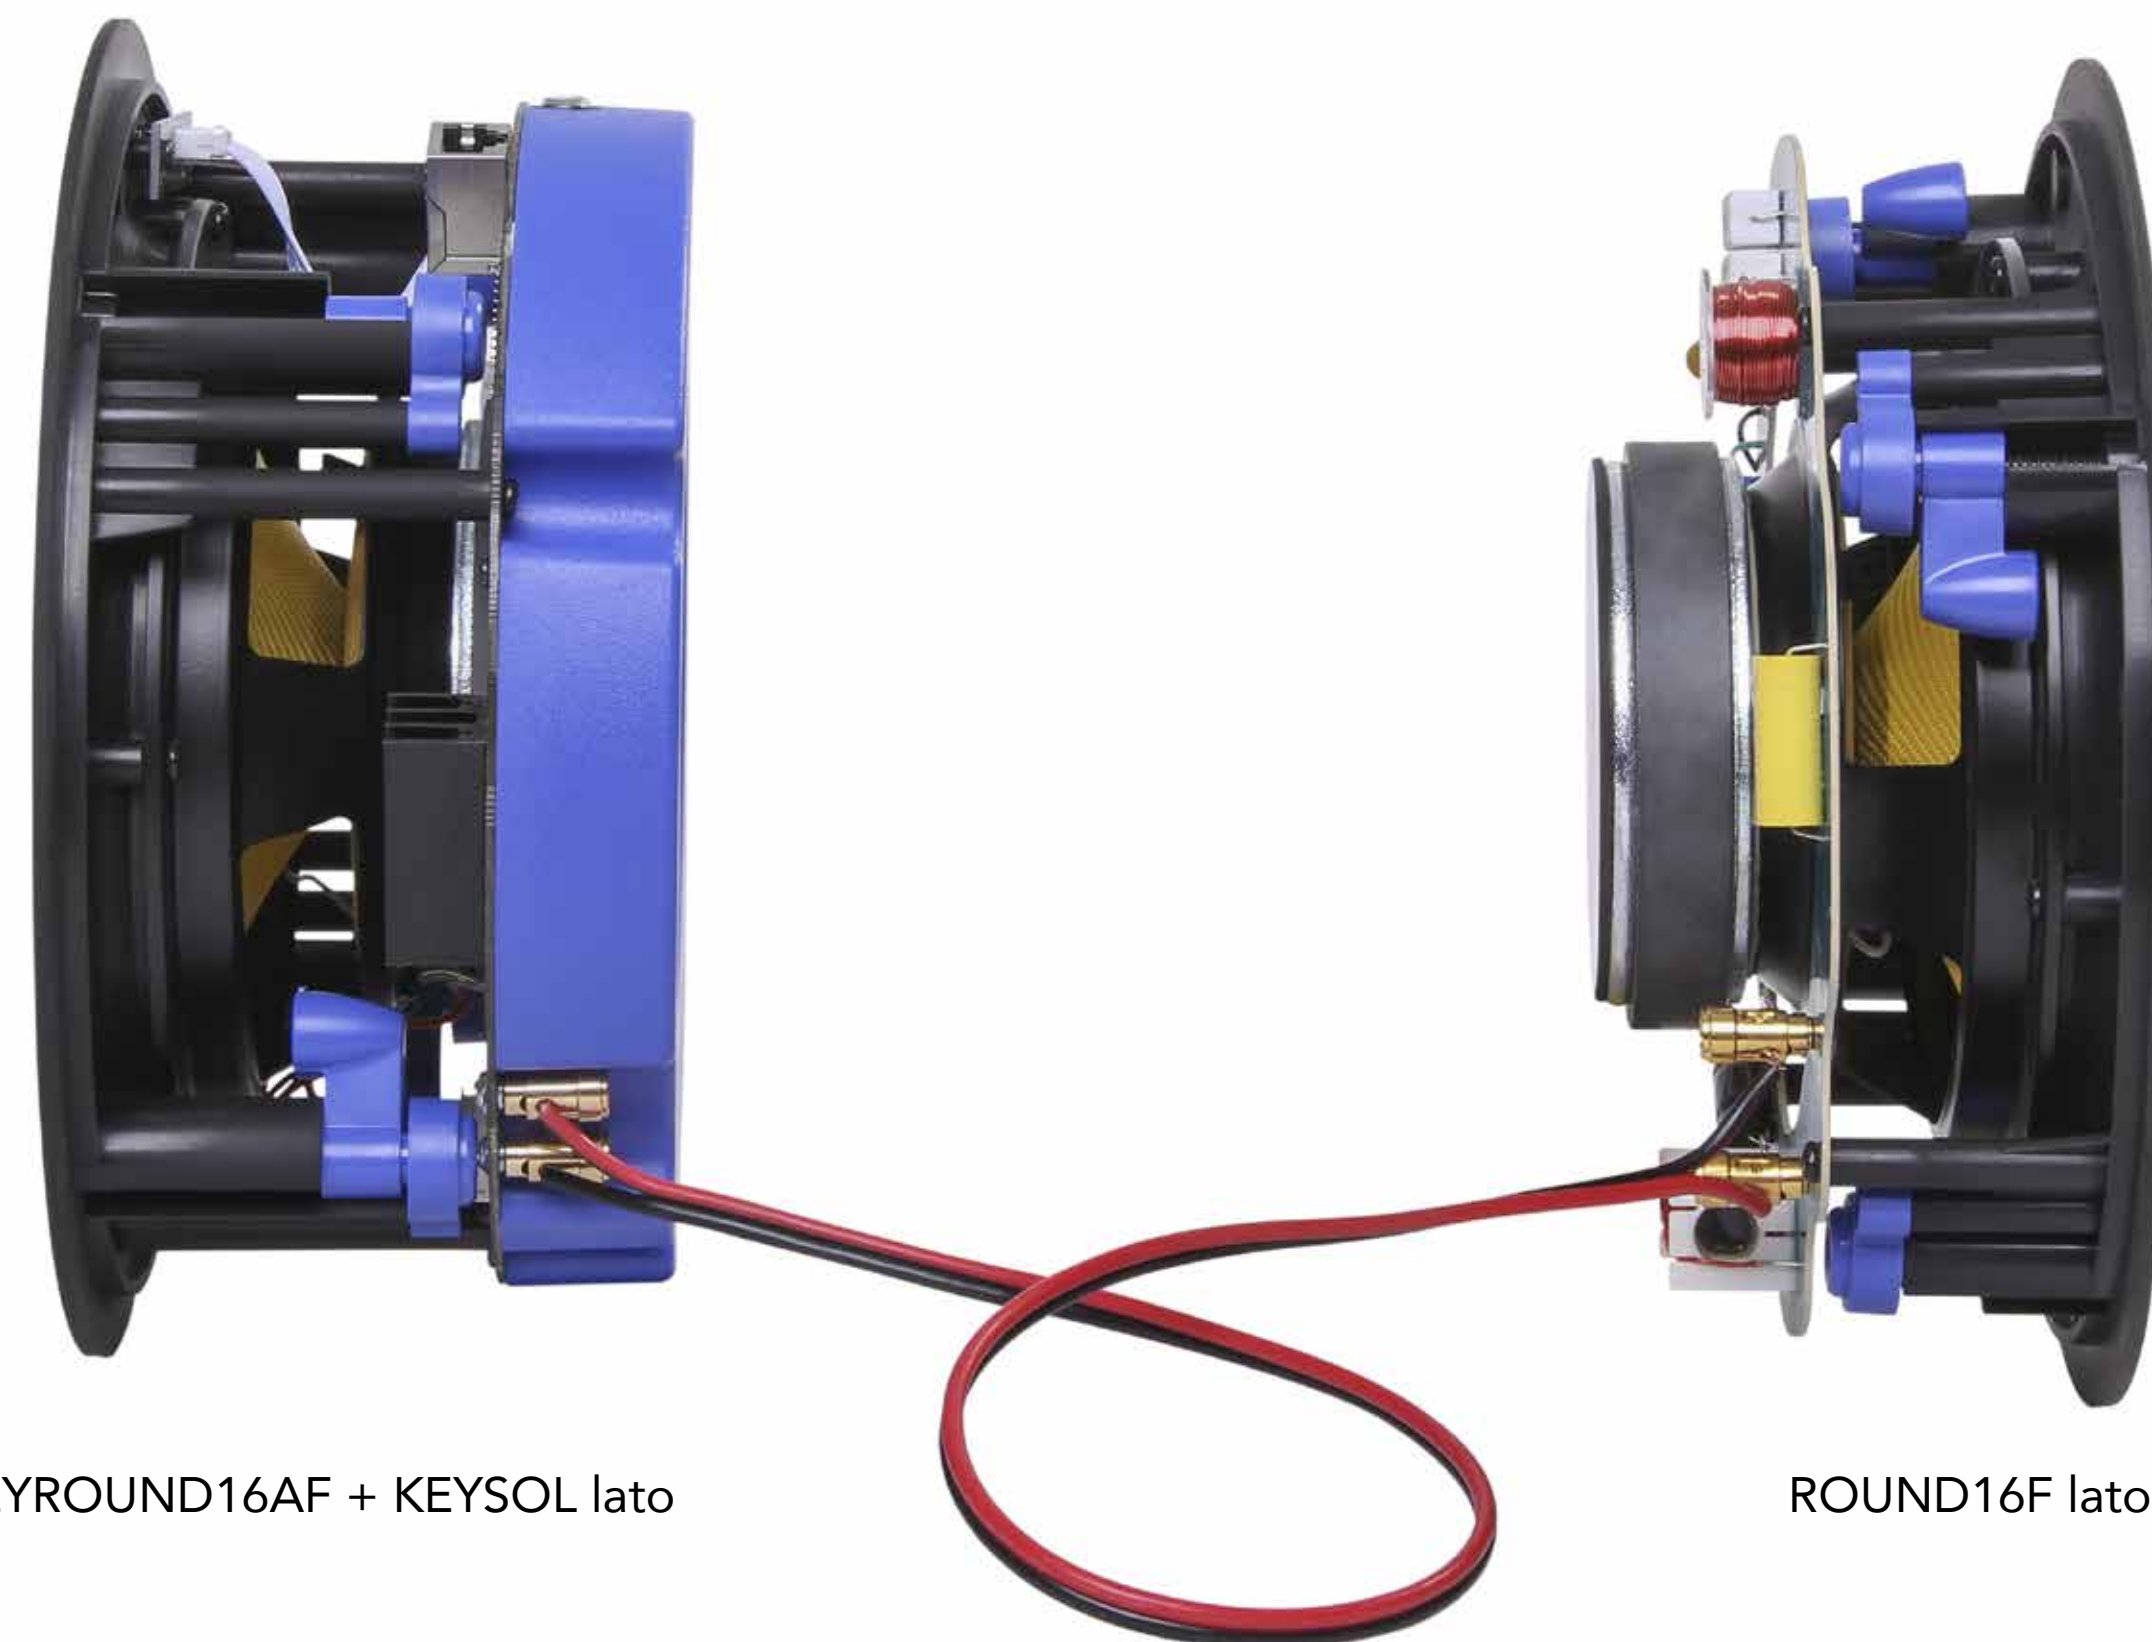

NOTA: CONSIGLIABILE COLLEGAMENTO CON CAVO CAT,
INDISPENSABILE CONNESSIONE WIFI STABILE

KEYROUND16AF

VIVALDI
UNITED GROUP®
vivaldigroup.it

KEYROUND16AF

MASTER

ROUND16AF active speaker
WiFi and integrated KEYSOL
Frequency Response: 65Hz-20KHz
Power: 2x30W RMS
Impedance: ACTIVE
Sensitivity (1w/1m): 90dB
Cutout size: ø210mm

ENGINEERING & QUALITY BY VIVALDI - ITALY
Made in China

CE RoHS

VIVALDI
UNITED GROUP®
vivaldigroup.it

ROUND16F

SLAVE

ROUND16F 8Ω speaker
Frequency Response: 65Hz-20KHz
Power: 60W RMS
Impedance: 8Ω
Sensitivity (1w/1m): 90dB
Cutout size: ø210mm

ENGINEERING & QUALITY BY VIVALDI - ITALY
Made in China

CE RoHS

MASTER

SLAVE

KEYROUND16AF + KEYSOL lato

ROUND16F lato

KEYROUND16AF

MODALITÀ DI UTILIZZO