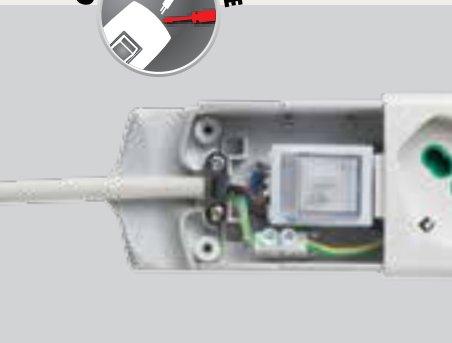

L'apertura del vano morsetti avviene semplicemente svitando le viti poste sul retro e consente di sostituire o installare il cavo di alimentazione senza problemi. A cablaggio ultimato non ci saranno viti a vista sul fronte della multipresa.